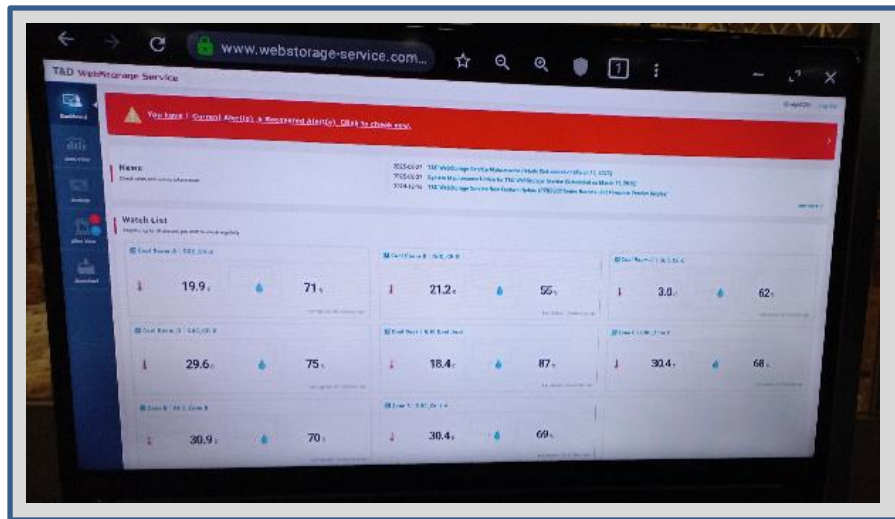

Device Name: GIIC_CR-B	Model: TR-72nw	Serial Number: 62182671		
Date/Time	Date/Time	No.1	No.2	
GMT+7:00/DST:off	Excel Serial Numbers	Temp	Hum	
Feb-20-2025 09:24:06	45.708.391.736.111	21.3	56	
Feb-20-2025 09:39:06	45.708.402.152.778	21.4	56	
Feb-20-2025 09:54:06	45.708.412.569.444	21.4	56	
Feb-20-2025 10:09:06	45.708.422.986.111	21.5	55	
Feb-20-2025 10:24:06	45.708.433.402.778	21.6	55	
Feb-20-2025 10:39:06	45.708.443.819.444	21.6	56	
Feb-20-2025 10:54:06	45.708.454.236.111	20.5	56	
Feb-20-2025 11:09:06	45.708.464.652.778	20.0	57	
Feb-20-2025 11:24:06	45.708.475.069.444	19.6	57	
Feb-20-2025 11:39:06	45.708.485.486.111	19.3	57	
Feb-20-2025 11:54:06	45.708.495.902.778	19.2	58	
Feb-20-2025 12:09:06	45.708.506.319.444	20.1	59	
Feb-20-2025 12:24:06	45.708.516.736.111	20.6	57	
Feb-20-2025 12:39:06	45.708.527.152.778	20.9	56	
Feb-20-2025 12:54:06	45.708.537.569.444	21.1	56	
Feb-20-2025 13:09:06	45.708.547.986.111	21.2	55	
Feb-20-2025 13:24:06	45.708.558.402.778	21.3	55	
Feb-20-2025 13:39:06	45.708.568.819.444	21.4	55	
Feb-20-2025 13:54:06	45.708.579.236.111	21.5	55	
Feb-20-2025 14:09:06	45.708.589.652.778	21.5	55	
Feb-20-2025 14:24:06	45.708.600.069.444	21.6	54	
Feb-20-2025 14:39:06	45.708.610.486.111	21.6	54	
Feb-20-2025 14:54:06	45.708.620.902.778	21.7	55	
Feb-20-2025 15:09:06	45.708.631.319.444	20.6	56	
Feb-20-2025 15:24:06	45.708.641.736.111	20.0	56	
Feb-20-2025 15:39:06	45.708.652.152.778	19.5	57	
Feb-20-2025 15:54:06	45.708.662.569.444	19.3	57	
Feb-20-2025 16:09:06	45.708.672.986.111	19.1	57	
Feb-20-2025 16:24:06	45.708.683.402.778	20.1	58	
Feb-20-2025 16:39:06	45.708.693.819.444	20.6	56	
Feb-20-2025 16:54:06	45.708.704.236.111	20.9	56