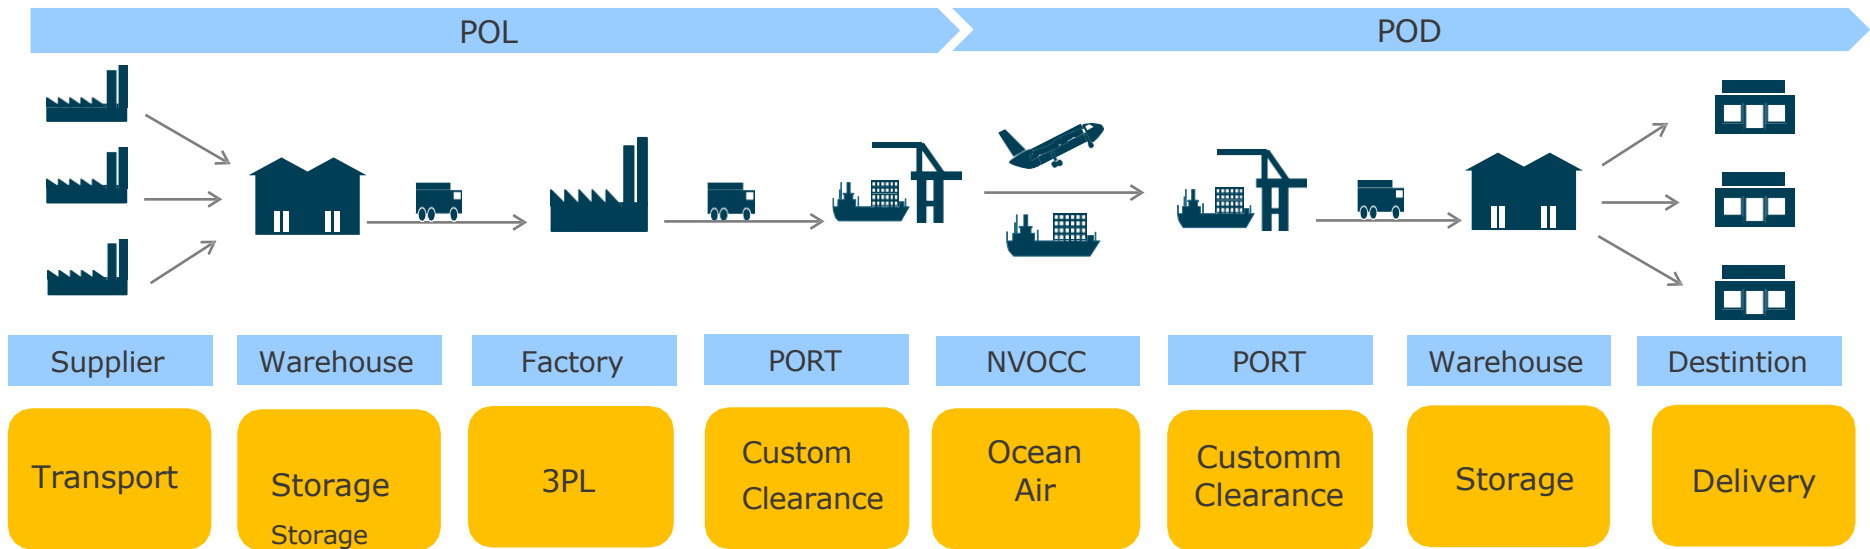

(5) Mitsui-Soko Indonesia (Services, Achievements)

Mitsui Soko can provide total logistics service

Custom Clearance
7,000case

Forwading
25,000TEU

Ocean Transport
3,000TEU

Trucking
6,500trip

Total Storage Area
71,500m2

As of 2025