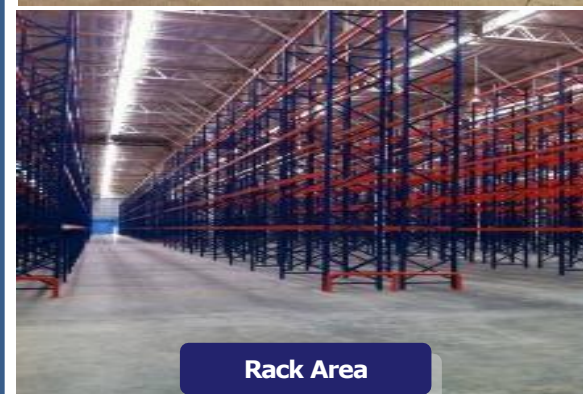

(11) Mitsui-Soko Indonesia

(GIIC Warehouse: General Information)

Address	Jl. Boulevard Blok CB No. 01, Desa Sukamukti Kec. Bojong Mangu, Cikarang Pusat Bekasi – Jawa Barat
Establish	2015
Total Area	53,750 m²
Storage Area	25,500 m² Cool Room(0°C~25°C) : 1,798m², Clean Room : 1,500m²
Own Truck	CDD(4T) : 7units WB (10T) :11units
Main Cargo	Resin, Food(Material, Product), Auto Parts, Chemical, etc
WMS	WMS(Warehouse Management System)) * Own System
Security	24hour Security Guard, 24Hour CCTV
Certifications	• Halal Warehouse • Halal Transportation • NKV • GDP

Office