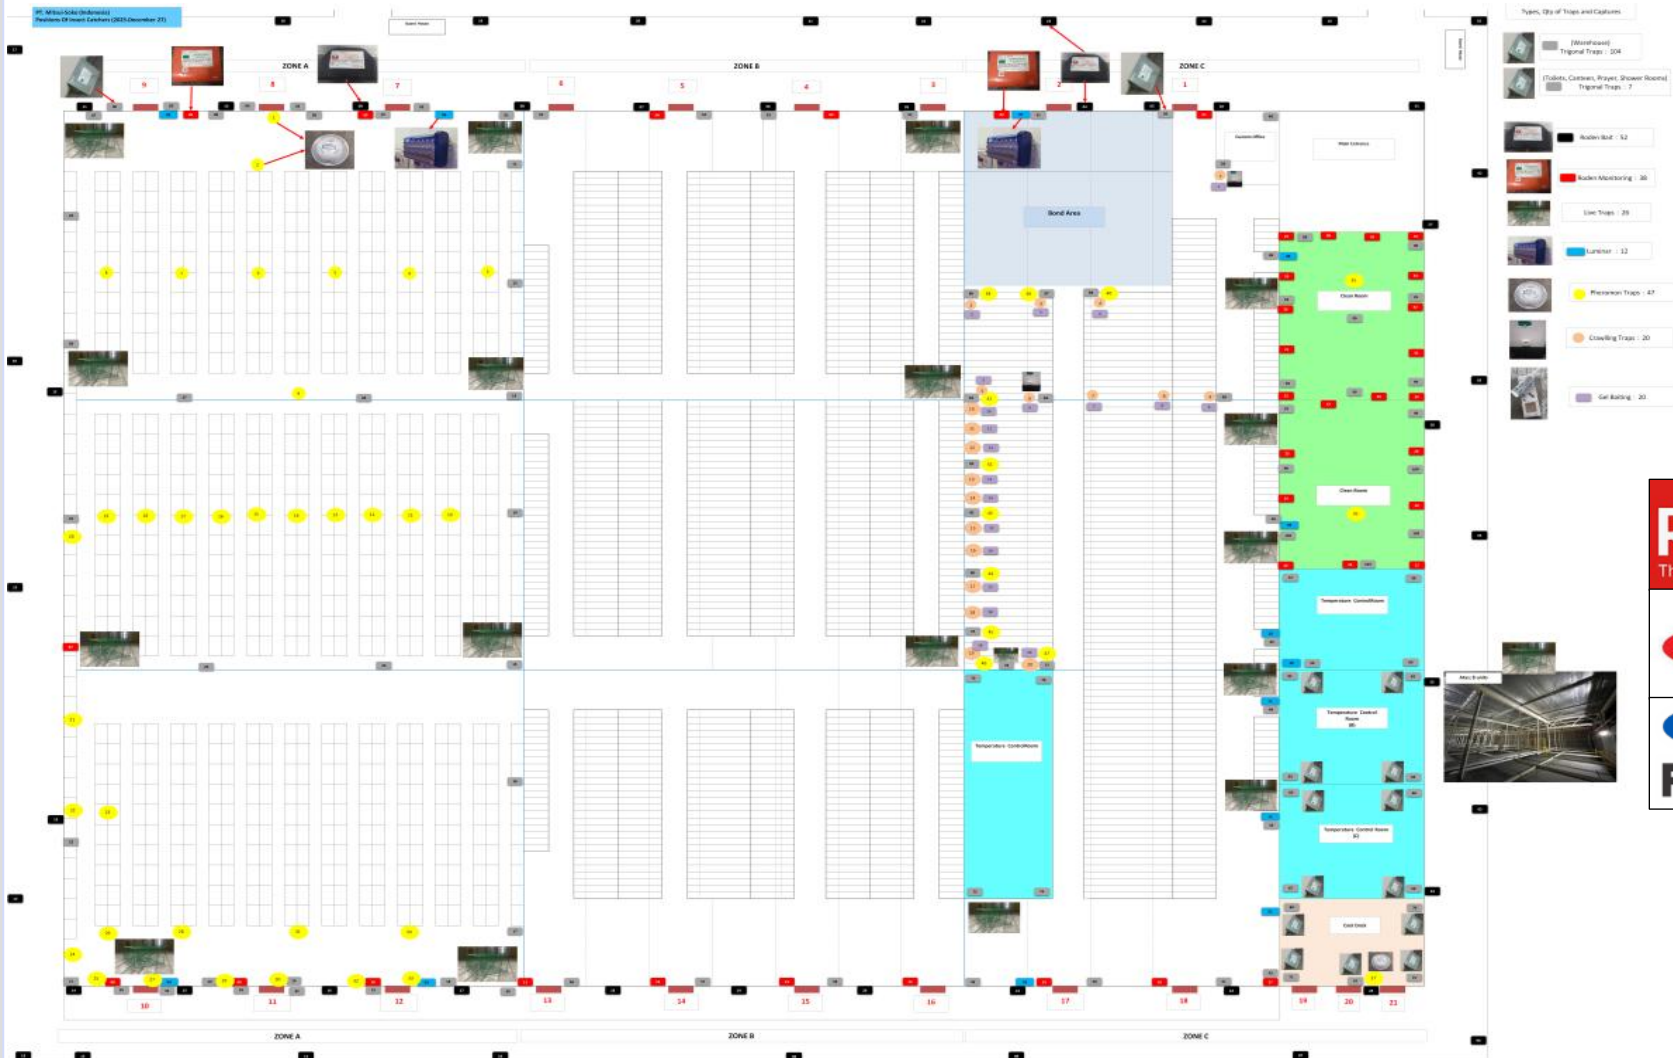

Pest Control (Layout of Traps)

Partners

Rentokil
The Experts in Pest Control

IKARI

フマキラー
FUMAKILLA

(16) Mitsui-Soko Indonesia (Surabaya Area)

We have 3 WH in Surabaya Area.
1) NIP WH , 2) Safe & Lock WH and 3) Margomulyo