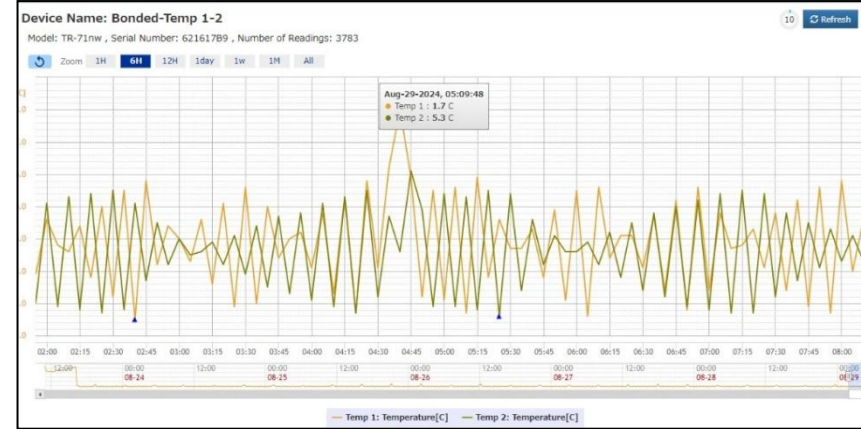

Rental Office

Clean Room

Cool Room

(13) Mitsui-Soko Indonesia (GIIC Warehouse : Temperature Control)

1. Device: TR-72NW:Temperature & Humidity

3. Record Temperature, Humidity To PC

4. Record Temperature, Humidity for 166 days