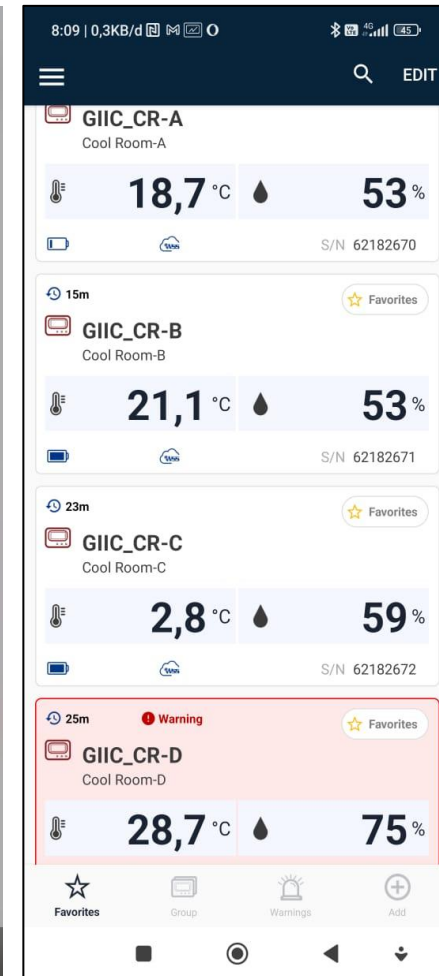

(14) Mitsui-Soko Indonesia (GIIC Warehouse : Temperature Control)

5. Alert Notices Are Issued To Emails, Mobil Phones

- Out of the Range of Temperature
- Functional Failures of Cool Rooms

Mobil Phones