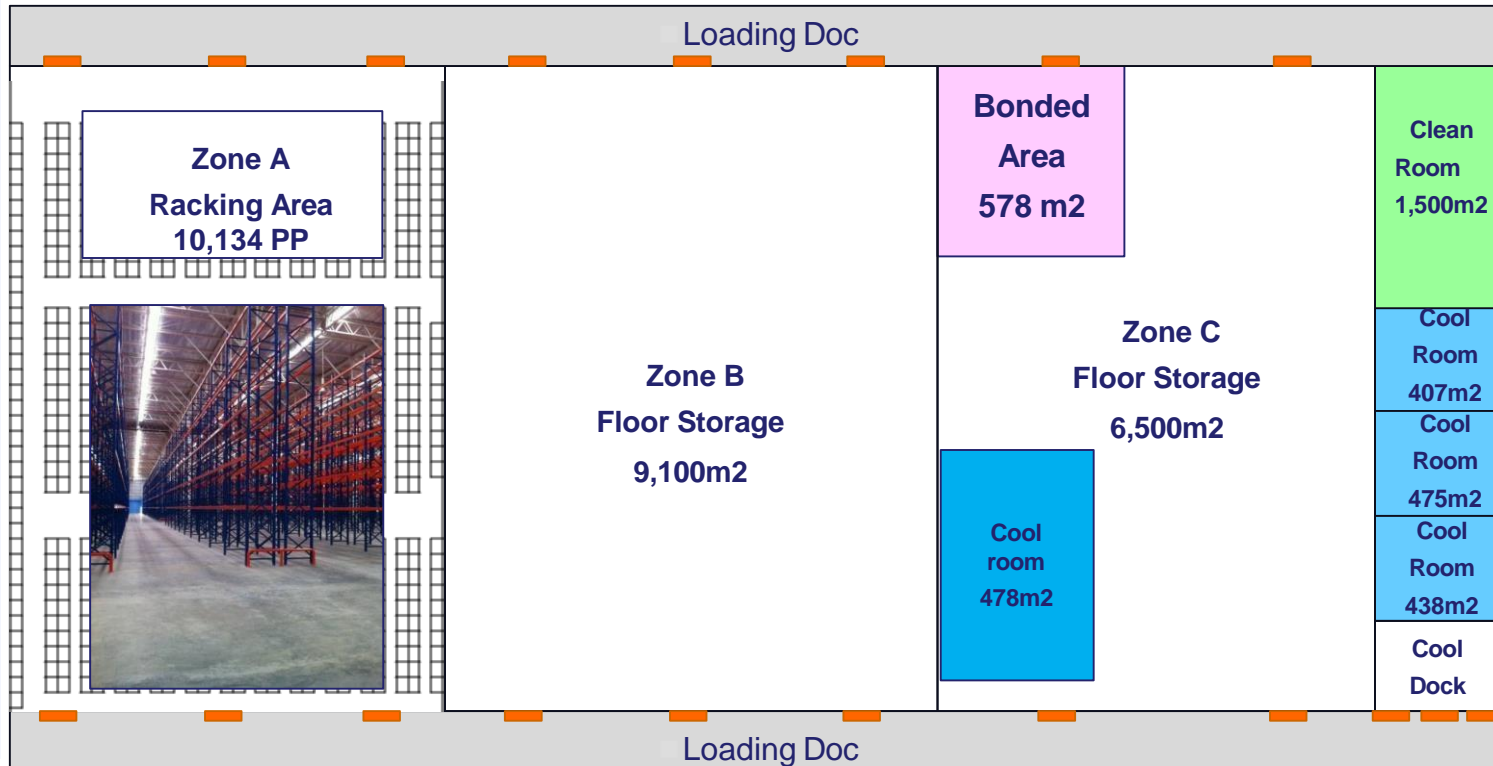

(12) Mitsui-Soko Indonesia (GIIC Warehouse : Facilities)

■ WH SPEC

- Completion : **Apr 2015 ~**
- Land Area : **53,750m²**
- Building Area : **31,500m²**
- Floor Area : **25,476m²**
- Weight Capacity (Floor): **4T / m²**
- Dock Leveler : **21**
- Rack Storage Capacity: **10,134**
- Weight Capacity (Rack): **1.2T / Pallet**

■ MHE

- Battery Counter Forklift (2.5T) : **12**
- Diesel Counter Forklift (3.0T) : **1**
- Reach Truck (1.8T) : **6**
- Box Truck (CDD 4T) : **7**
- Box Truck (WB 16T) : **11**
- Trailer for Containers: **10**

Rental Office