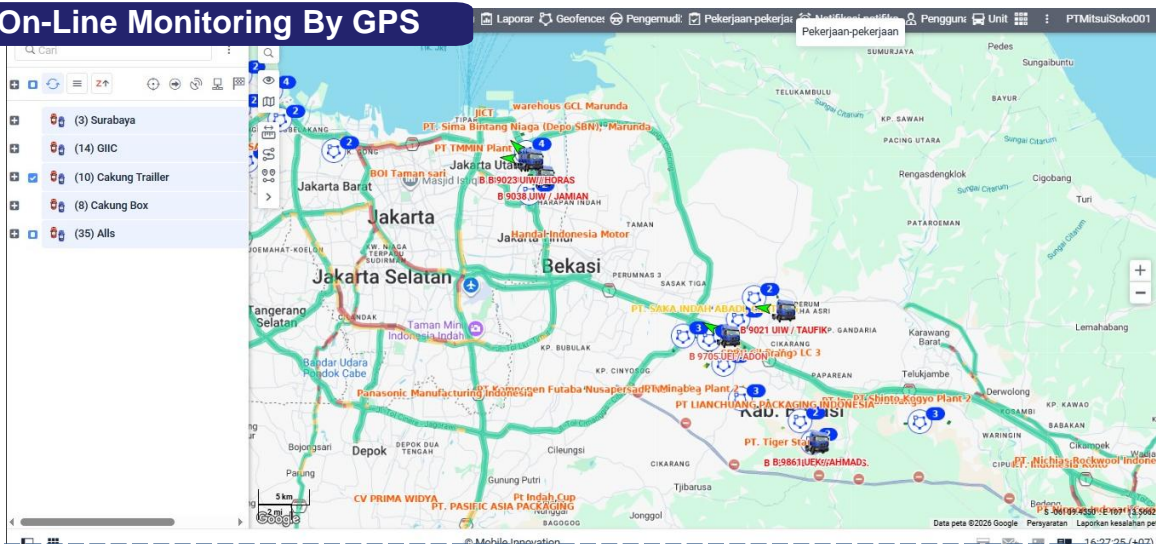

On-Line Monitoring By GPS