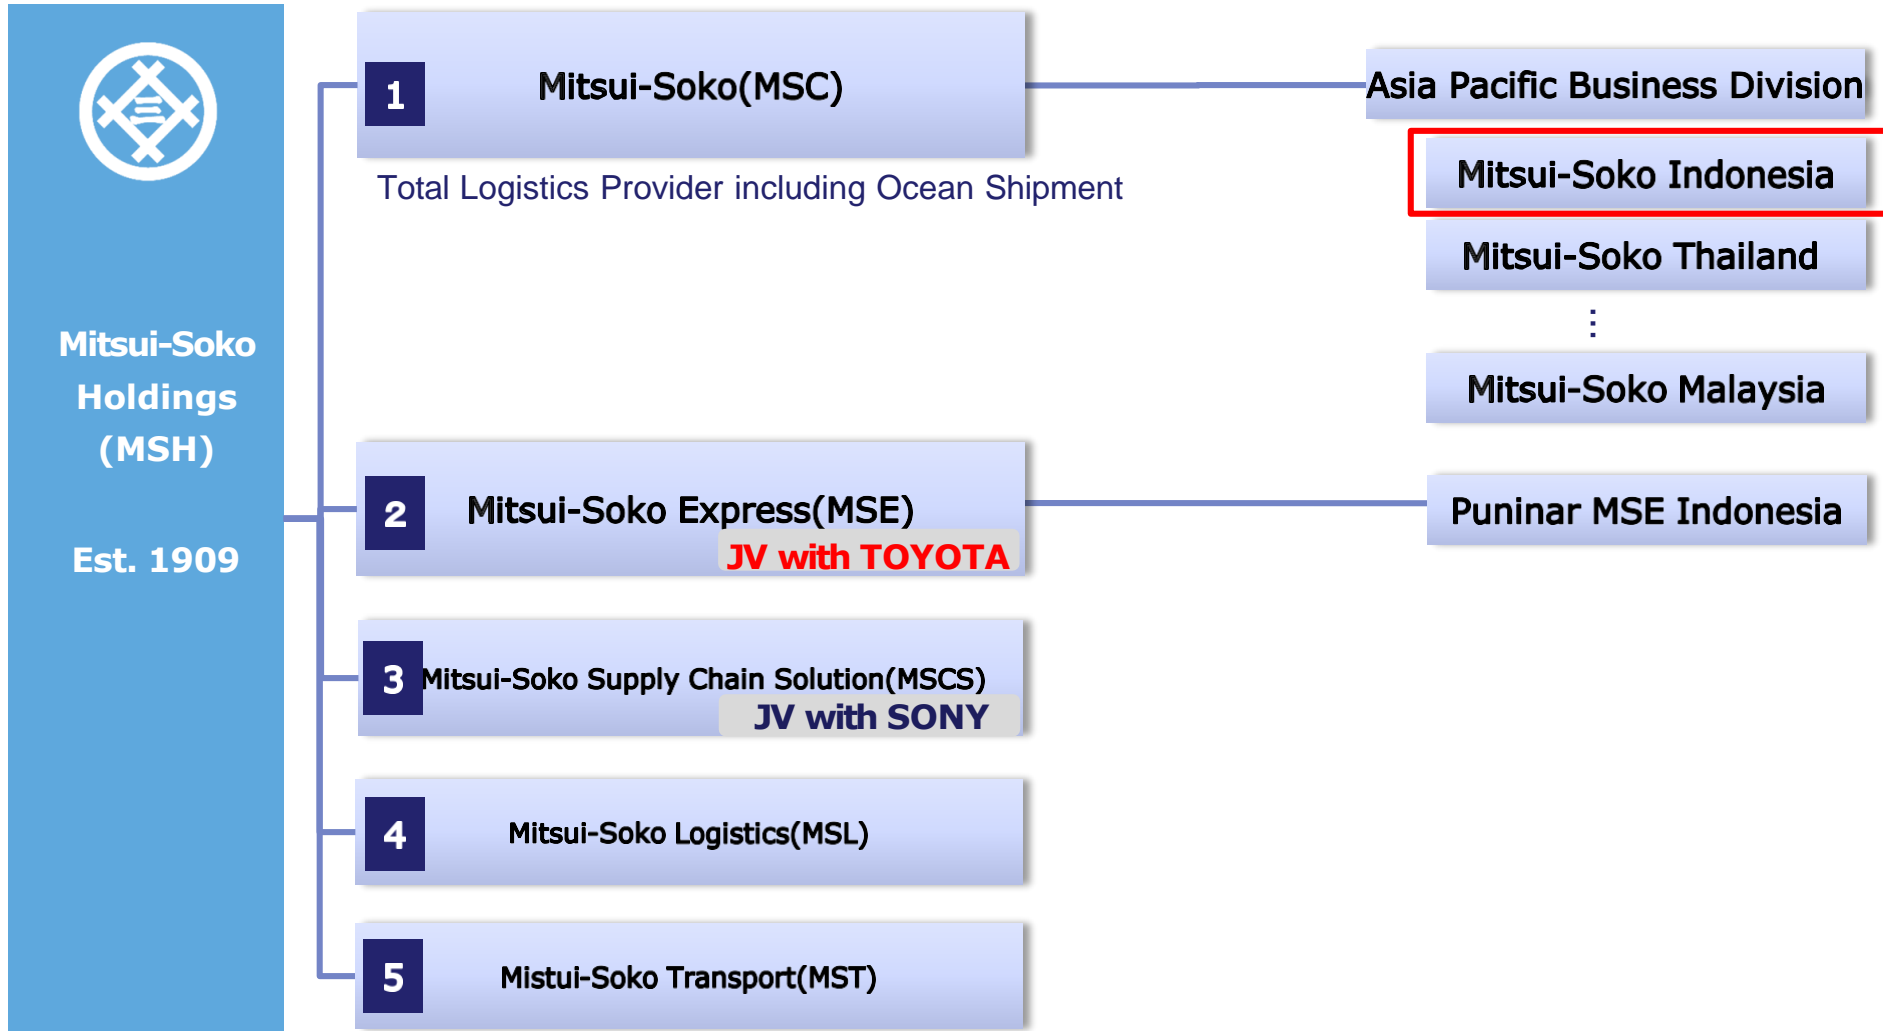

We Move Goods With Total Dedication

MITSUI-SOKO INTERNATIONAL

PT. MITSUI-SOKO INDONESIA

Company & Warehouse Profile

(1) Mitsui-Soko Group

(2) Group Network

We can support All of your Logistics from Origin to Destination across countries.

*Numbers shown in () are Japanese employee

India

New Branches located at India

South East Asia Total

Operational Floor Area
255,800 m2

Employees **1,584 (18)**

(4) Mitsui-Soko Indonesia (Introduction)

Name (Japanese)	三井倉庫インドネシア						
Name	PT.MITSUI-SOKO INDONESIA						
Head Office	JL. Rorotan No.8 , Kawasan Industri Cakung Cilincing Jakarta Utara 14140 , Indonesia						
Capital	US\$66,420,000 (as of February 2023)						
Employees	310 persons (as of September 2025)						
Establish	19 November 1997						
President Director	Shun Yoshio						
Main Services	Warehousing / Air & Sea Transportation / Import & Export Forwarding / Customs Broker etc						
Office and Branch	Jakarta/ Cikarang / Surabaya						
Certificate	ISO9001:2015 – Halal Certificate – NKV Certificate						
Shareholder	<table> <tr> <td>Mitsui-Soko Holdings Co.,Ltd.</td> <td>60%</td> </tr> <tr> <td>Mitsui-Soko International Pte Ltd.</td> <td>35%</td> </tr> <tr> <td>PT.Transmaju Ekspresindo</td> <td>5%</td> </tr> </table>	Mitsui-Soko Holdings Co.,Ltd.	60%	Mitsui-Soko International Pte Ltd.	35%	PT.Transmaju Ekspresindo	5%
Mitsui-Soko Holdings Co.,Ltd.	60%						
Mitsui-Soko International Pte Ltd.	35%						
PT.Transmaju Ekspresindo	5%						