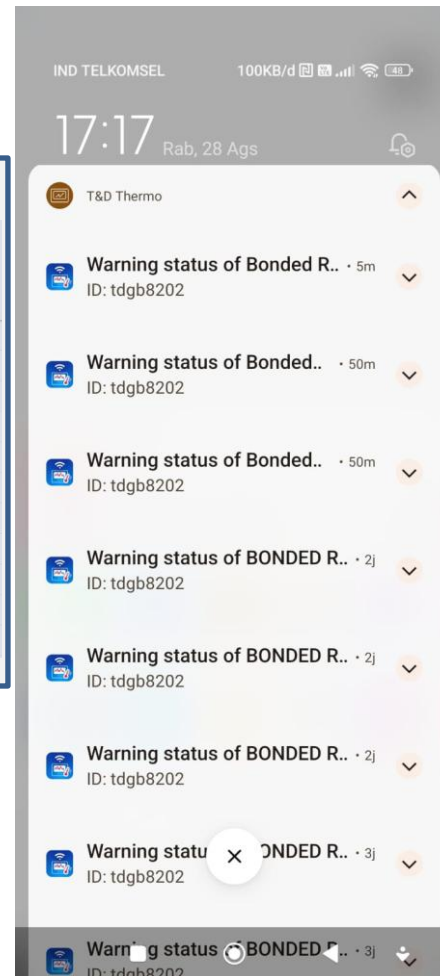

(14) Mitsui-Soko Indonesia (GIIC Warehouse : Temperature Control)

5. Alert Notices Are Issued To Emails, Mobil Phones

- Out of the Range of Temperature
- Functional Failures of Cool Rooms

Mobil Phones